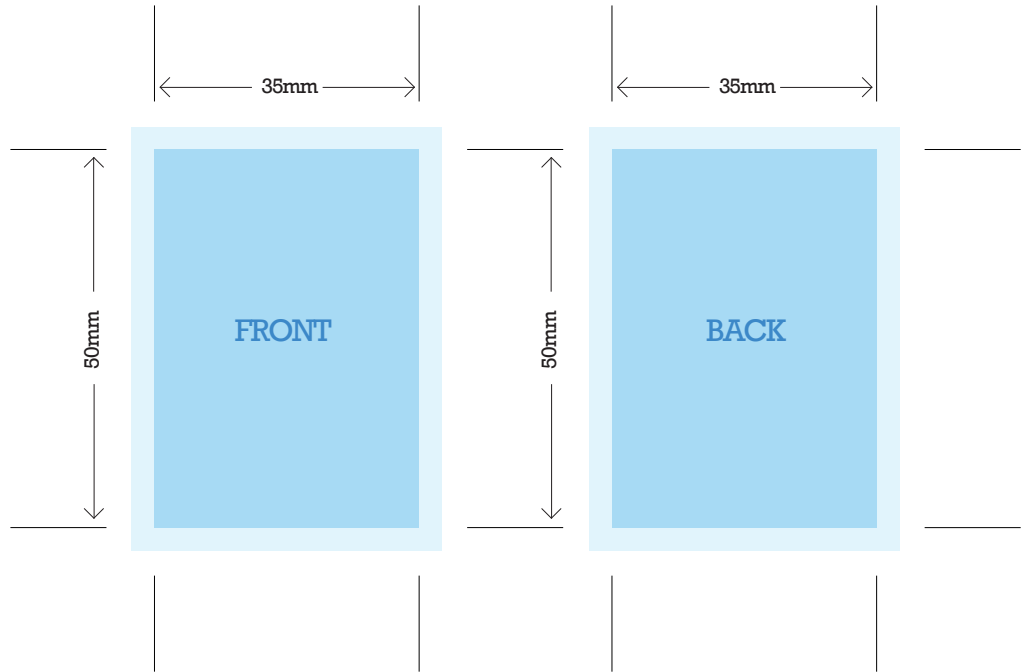

# 2 x 1" BADGE PACKS

## BAGGED BACK w/ CARD

Finished Size - 35mm x 50mm

PRINT AREA BLEED

## BAGGED BACK w/ SWING TAG

Finished Size - 42mm x 70mm (Fold Line at 35mm)

PRINT AREA BLEED